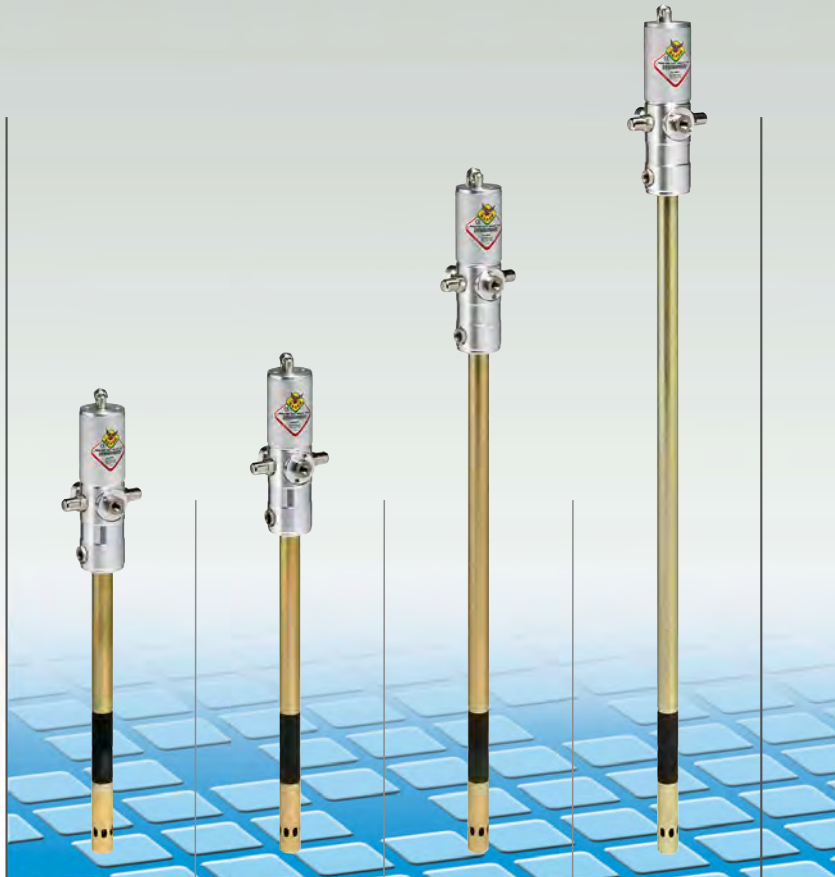

Air-operated pumps for DISTRIBUTION grease

Ratio **50:1** Flow rate **1500 g/min**

Series 600 air-operated pumps for short-long distance grease distribution, for high pressure greasing. Ideal for dispensing medium-high viscosity grease. Suitable for mobile installations and centralised fixed systems.

series **600**

Article with seals in	PU	62041	62048	62074	62095
Compatible fluids		Greases, medium-high viscosity			
Suction tube upper body		Aluminium			
Suction tube		Carbon steel			
Air inlet connection	bsp	F 1/4" G	F 1/4" G	F 1/4" G	F 1/4" G
Fluid outlet connection	bsp	F 3/8" G	F 3/8" G	F 3/8" G	F 3/8" G
Air working pressure	bar	6 - 8	6 - 8	6 - 8	6 - 8
Average air consumption	l/min	330	330	330	330
Noise level	dB	81	81	81	81
Air max pressure	bar	8	8	8	8
Suitable for drums	Kg	16 - 20	20 - 30	50 - 60	180 - 220
Pump	Art.	-	-	-	-
Hose reel	Art.	-	-	-	-
Gun	Art.	-	-	-	-
Drum cover	Art.	-	-	-	-
Follower plate	Art.	-	-	-	-
Connection hose	Art.	-	-	-	-
Nipple	Art.	-	-	-	-
Drip-tray	Art.	-	-	-	-
Packing	N° - m ³	1 - 0,010	1 - 0,010	1 - 0,020	1 - 0,020
Weight	Kg	4,6	4,8	6,1	6,7
Dimensions (A - B - C)	cm	26,5 - 41 - 3	26,5 - 48 - 3	26,5 - 74 - 3	26,5 - 94 - 3

PUMP AIR FEEDING PRESSURE
A A 8 bar 116 psi
B B 6 bar 87 psi
C C 4 bar 58 psi

Ratio **65:1** Flow rate **1900 g/min**

series **700**

63041 **63048** **63074** **63095**

Greases, medium-high viscosity

Aluminium

Carbon steel

F 1/4" G	F 1/4" G	F 1/4" G	F 1/4" G
F 3/8" G	F 3/8" G	F 3/8" G	F 3/8" G
6 - 8	6 - 8	6 - 8	6 - 8
440	440	440	440
81	81	81	81
8	8	8	8
16 - 20	20 - 30	50 - 60	180 - 220
-	-	-	-
-	-	-	-
-	-	-	-
-	-	-	-
-	-	-	-
-	-	-	-
-	-	-	-
1 - 0,010	1 - 0,010	1 - 0,020	1 - 0,020
5,9	6,1	7,4	8,2
33,5 - 41 - 3	33,5 - 48 - 3	33,5 - 74 - 3	33,5 - 94 - 3