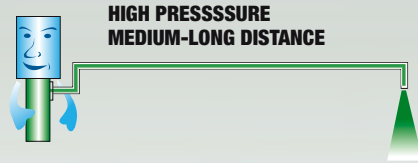

Air-operated pumps for DISTRIBUTION grease

Ratio **50:1** Flow rate **1500 g/min**

Series 600 air-operated pumps for short-long distance grease distribution, for high pressure greasing. Ideal for dispensing medium-high viscosity grease. Suitable for mobile installations and centralised fixed systems.

series **600**

Article with seals in	PU	62041	62048	62074	62095
Compatible fluids		Greases, medium-high viscosity			
Suction tube upper body		Aluminium			
Suction tube		Carbon steel			
Air inlet connection	bsp	F 1/4" G	F 1/4" G	F 1/4" G	F 1/4" G
Fluid outlet connection	bsp	F 3/8" G	F 3/8" G	F 3/8" G	F 3/8" G
Air working pressure	bar	6 - 8	6 - 8	6 - 8	6 - 8
Average air consumption	l/min	330	330	330	330
Noise level	dB	81	81	81	81
Air max pressure	bar	8	8	8	8
Suitable for drums	Kg	16 - 20	20 - 30	50 - 60	180 - 220
Pump	Art.	-	-	-	-
Hose reel	Art.	-	-	-	-
Gun	Art.	-	-	-	-
Drum cover	Art.	-	-	-	-
Follower plate	Art.	-	-	-	-
Connection hose	Art.	-	-	-	-
Nipple	Art.	-	-	-	-
Drip-tray	Art.	-	-	-	-
Packing	N° - m ³	1 - 0,010	1 - 0,010	1 - 0,020	1 - 0,020
Weight	Kg	4,6	4,8	6,1	6,7
Dimensions (A - B - C)	cm	26,5 - 41 - 3	26,5 - 48 - 3	26,5 - 74 - 3	26,5 - 94 - 3