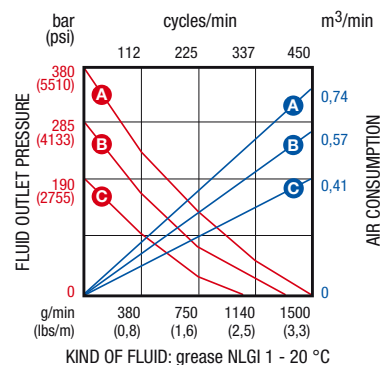

Air-operated pumps for DISTRIBUTION grease

Ratio **50:1** Flow rate **1500 g/min**

Series 600 air-operated pumps for short-long distance grease distribution, for high pressure greasing. Ideal for dispensing medium-high viscosity grease. Suitable for mobile installations and centralised fixed systems.

series **600**

Article with seals in	PU	62041	62048	62074	62095
Compatible fluids		Greases, medium-high viscosity			
Suction tube upper body		Aluminium			
Suction tube		Carbon steel			
Air inlet connection	bsp	F 1/4" G	F 1/4" G	F 1/4" G	F 1/4" G
Fluid outlet connection	bsp	F 3/8" G	F 3/8" G	F 3/8" G	F 3/8" G
Air working pressure	bar	6 - 8	6 - 8	6 - 8	6 - 8
Average air consumption	l/min	330	330	330	330
Noise level	dB	81	81	81	81
Air max pressure	bar	8	8	8	8
Suitable for drums	Kg	16 - 20	20 - 30	50 - 60	180 - 220
Pump	Art.	-	-	-	-
Hose reel	Art.	-	-	-	-
Gun	Art.	-	-	-	-
Drum cover	Art.	-	-	-	-
Follower plate	Art.	-	-	-	-
Connection hose	Art.	-	-	-	-
Nipple	Art.	-	-	-	-
Drip-tray	Art.	-	-	-	-
Packing	N° - m ³	1 - 0,010	1 - 0,010	1 - 0,020	1 - 0,020
Weight	Kg	4,6	4,8	6,1	6,7
Dimensions (A - B - C)	cm	26,5 - 41 - 3	26,5 - 48 - 3	26,5 - 74 - 3	26,5 - 94 - 3

PUMP AIR FEEDING PRESSURE
A A 8 bar 116 psi
B B 6 bar 87 psi
C C 4 bar 58 psi

Ratio **65:1** Flow rate **1900 g/min**

series **700**

63041 **63048** **63074** **63095**

Greases, medium-high viscosity

Aluminium

PUMP AIR FEEDING PRESSURE

A 8 bar 116 psi

B 6 bar 87 psi

C 4 bar 58 psi

Ratio **50:1** Flow rate **1500 g/min**

series **600**

64200 **64210**

Greases, medium-high viscosity