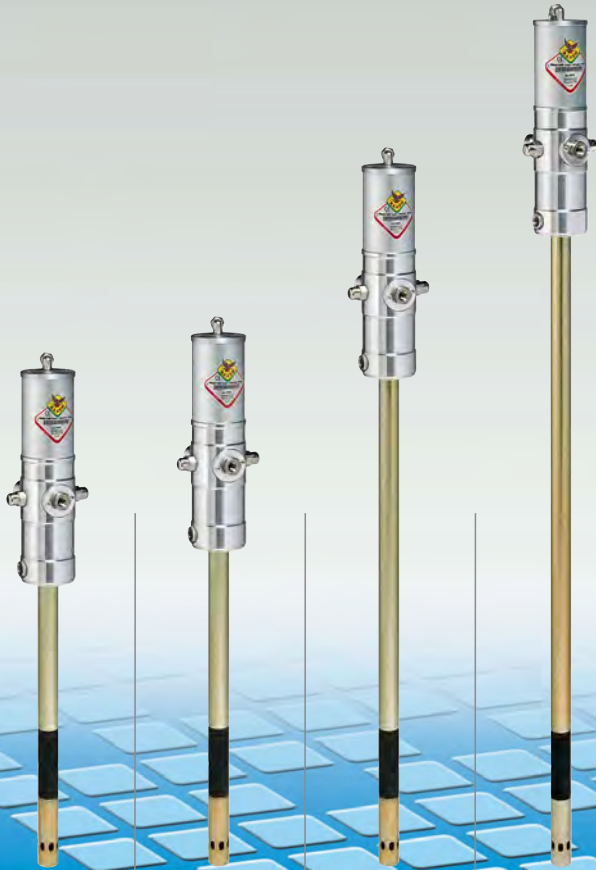

Air-operated pumps for DISTRIBUTION grease

Ratio **50:1** Flow rate **1500 g/min**

Series 600 air-operated pumps for short-long distance grease distribution, for high pressure greasing. Ideal for dispensing medium-high viscosity grease. Suitable for mobile installations and centralised fixed systems.

series **600**

Article with seals in	PU	62041	62048	62074	62095
Compatible fluids		Greases, medium-high viscosity			
Suction tube upper body		Aluminium			
Suction tube		Carbon steel			
Air inlet connection	bsp	F 1/4" G	F 1/4" G	F 1/4" G	F 1/4" G
Fluid outlet connection	bsp	F 3/8" G	F 3/8" G	F 3/8" G	F 3/8" G
Air working pressure	bar	6 - 8	6 - 8	6 - 8	6 - 8
Average air consumption	l/min	330	330	330	330
Noise level	dB	81	81	81	81
Air max pressure	bar	8	8	8	8
Suitable for drums	Kg	16 - 20	20 - 30	50 - 60	180 - 220
Pump	Art.	-	-	-	-
Hose reel	Art.	-	-	-	-
Gun	Art.	-	-	-	-
Drum cover	Art.	-	-	-	-
Follower plate	Art.	-	-	-	-
Connection hose	Art.	-	-	-	-
Nipple	Art.	-	-	-	-
Drip-tray	Art.	-	-	-	-
Packing	N° - m ³	1 - 0,010	1 - 0,010	1 - 0,020	1 - 0,020
Weight	Kg	4,6	4,8	6,1	6,7
Dimensions (A - B - C)	cm	26,5 - 41 - 3	26,5 - 48 - 3	26,5 - 74 - 3	26,5 - 94 - 3

PUMP AIR FEEDING PRESSURE
A A 8 bar 116 psi
B B 6 bar 87 psi
C C 4 bar 58 psi

Ratio **65:1** Flow rate **1900 g/min**

series **700**

63041 **63048** **63074** **63095**

Greases, medium-high viscosity

Aluminium

Carbon steel

F 1/4" G	F 1/4" G	F 1/4" G	F 1/4" G
F 3/8" G	F 3/8" G	F 3/8" G	F 3/8" G
6 - 8	6 - 8	6 - 8	6 - 8
440	440	440	440
81	81	81	81
8	8	8	8
16 - 20	20 - 30	50 - 60	180 - 220
-	-	-	-
-	-	-	-
-	-	-	-
-	-	-	-
-	-	-	-
-	-	-	-
-	-	-	-
1 - 0,010	1 - 0,010	1 - 0,020	1 - 0,020
5,9	6,1	7,4	8,2
33,5 - 41 - 3	33,5 - 48 - 3	33,5 - 74 - 3	33,5 - 94 - 3